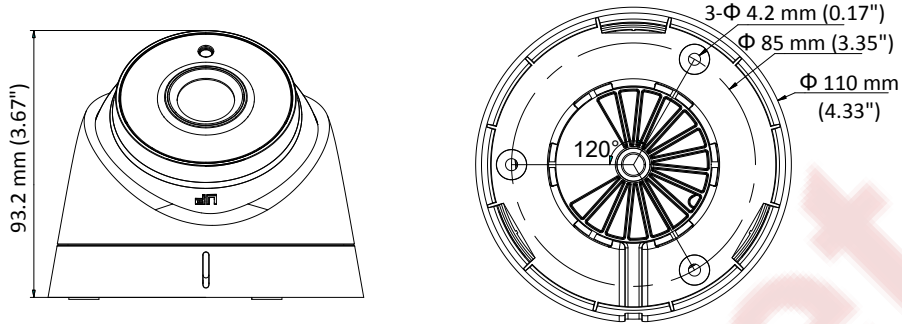

Order Models

DS-2CE56D8T-IT3

Dimension

Accessory

Distributed by