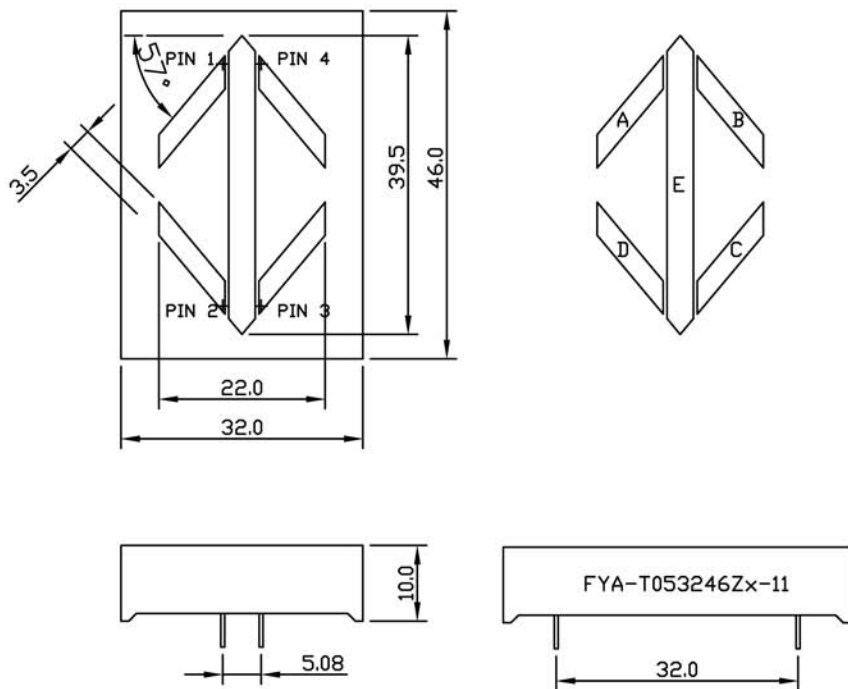

# 46.0mm X 32.0mm Special Design Arrow Led Display

## PACKAGE DIMENSION

## INTERNAL CIRCUIT DIAGRAM