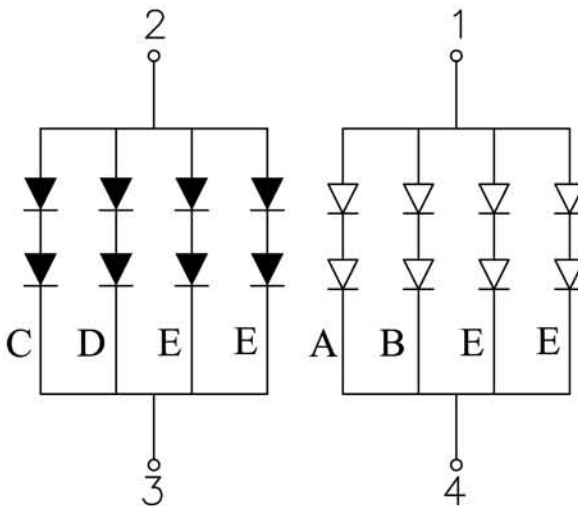

28.0mm X 14.0mm Special Design Arrow Led Display

PACKAGE DIMENSION

Tolerance ± 0.25 mm unless stated

INTERNAL CIRCUIT DIAGRAM

FYA-T051428Zx

∇ = GREEN \blacktriangleright = ORANGE