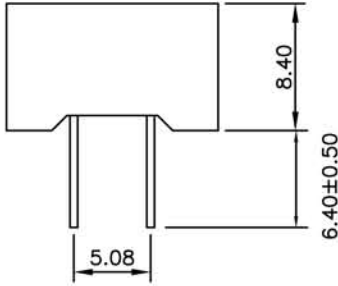

28.0mm X 14.0mm Special Design Arrow Led Display

PACKAGE DIMENSION

Tolerance ± 0.25 mm unless stated

INTERNAL CIRCUIT DIAGRAM

FYA-T051428Zx

∇ = GREEN \blacktriangleright = ORANGE