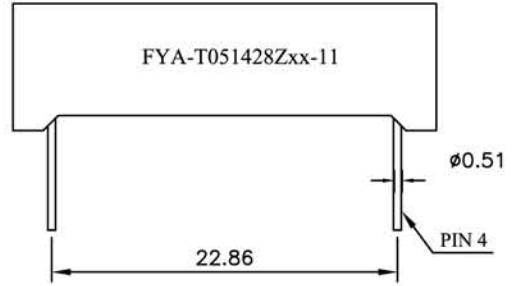

28.0mm X 14.0mm Special Design Arrow Led Display

PACKAGE DIMENSION

Tolerance ± 0.25 mm unless stated

INTERNAL CIRCUIT DIAGRAM

FYA-T051428Zx

∇ = GREEN \blacktriangleright = ORANGE