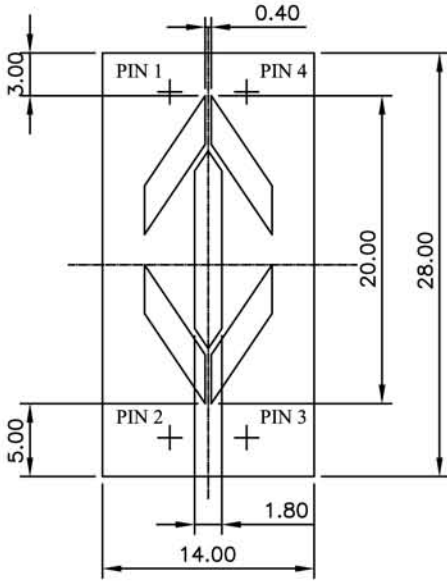

28.0mm X 14.0mm Special Design Arrow Led Display

PACKAGE DIMENSION

Tolerance ± 0.25 mm unless stated

INTERNAL CIRCUIT DIAGRAM

FYA-T051428Zx

∇ = GREEN \blacktriangleright = ORANGE