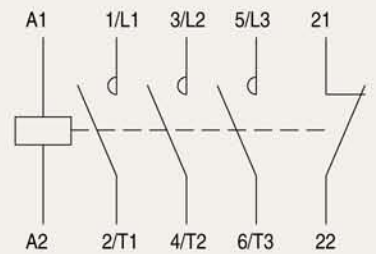

Dimensions

Mini contactors with Screw clamp type

- GMC-6M
- GMC-9M
- GMC-12M
- GMC-16M
- GMC-6M/4
- GMC-9M/4
- GMC-12M/4
- GMC-16M/4

- GMD-6M
- GMD-9M
- GMD-12M
- GMD-16M
- GMD-6M/4
- GMD-9M/4
- GMD-12M/4
- GMD-16M/4

Circuit diagram

GMC-6M~16M, GMD-6M~16M

3-Pole contactors

GMC-6M/4~16M/4, GMD-6M/4~16M/4

4-Pole contactors