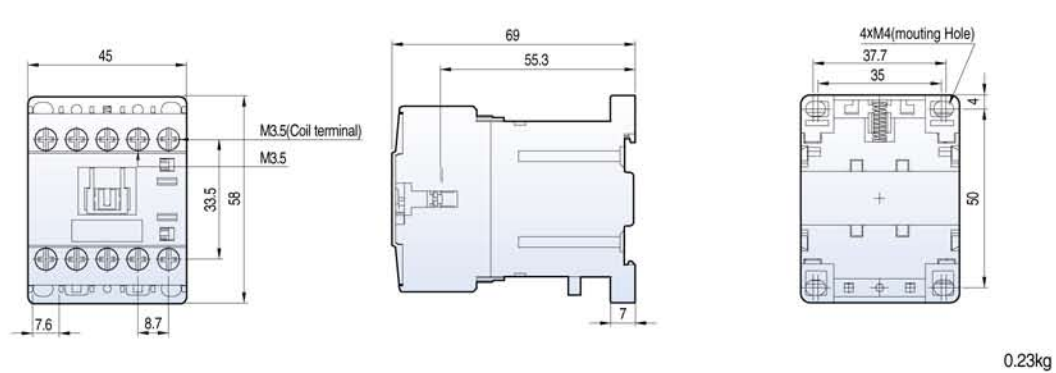

Dimensions

Mini contactors with Screw clamp type

- GMC-6M
- GMC-9M
- GMC-12M
- GMC-16M
- GMC-6M/4
- GMC-9M/4
- GMC-12M/4
- GMC-16M/4

- GMD-6M
- GMD-9M
- GMD-12M
- GMD-16M
- GMD-6M/4
- GMD-9M/4
- GMD-12M/4
- GMD-16M/4