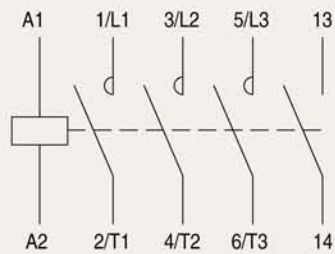

Dimensions

Mini contactors with Screw clamp type

- GMC-6M
- GMC-9M
- GMC-12M
- GMC-16M
- GMC-6M/4
- GMC-9M/4
- GMC-12M/4
- GMC-16M/4

- GMD-6M
- GMD-9M
- GMD-12M
- GMD-16M
- GMD-6M/4
- GMD-9M/4
- GMD-12M/4
- GMD-16M/4

Circuit diagram

GMC-6M~16M, GMD-6M~16M

3-Pole contactors

GMC-6M/4~16M/4, GMD-6M/4~16M/4

4-Pole contactors