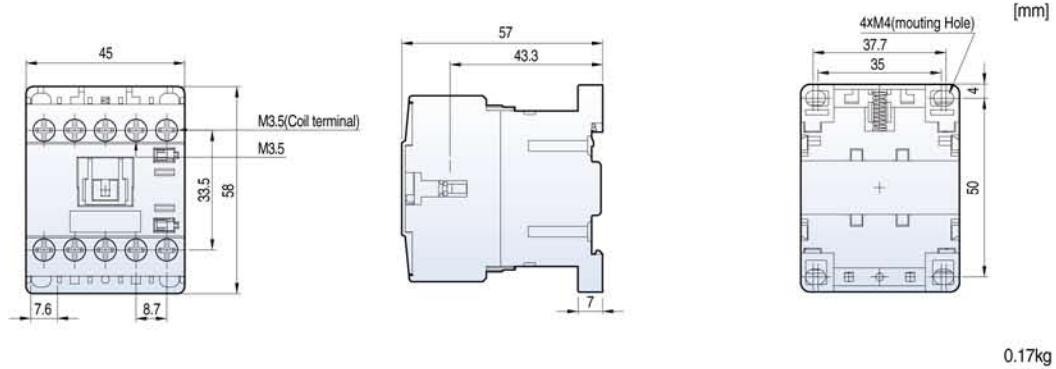

Dimensions

Mini contactors with Screw clamp type

- GMC-6M
- GMC-9M
- GMC-12M
- GMC-16M
- GMC-6M/4
- GMC-9M/4
- GMC-12M/4
- GMC-16M/4

- GMD-6M
- GMD-9M
- GMD-12M
- GMD-16M
- GMD-6M/4
- GMD-9M/4
- GMD-12M/4
- GMD-16M/4