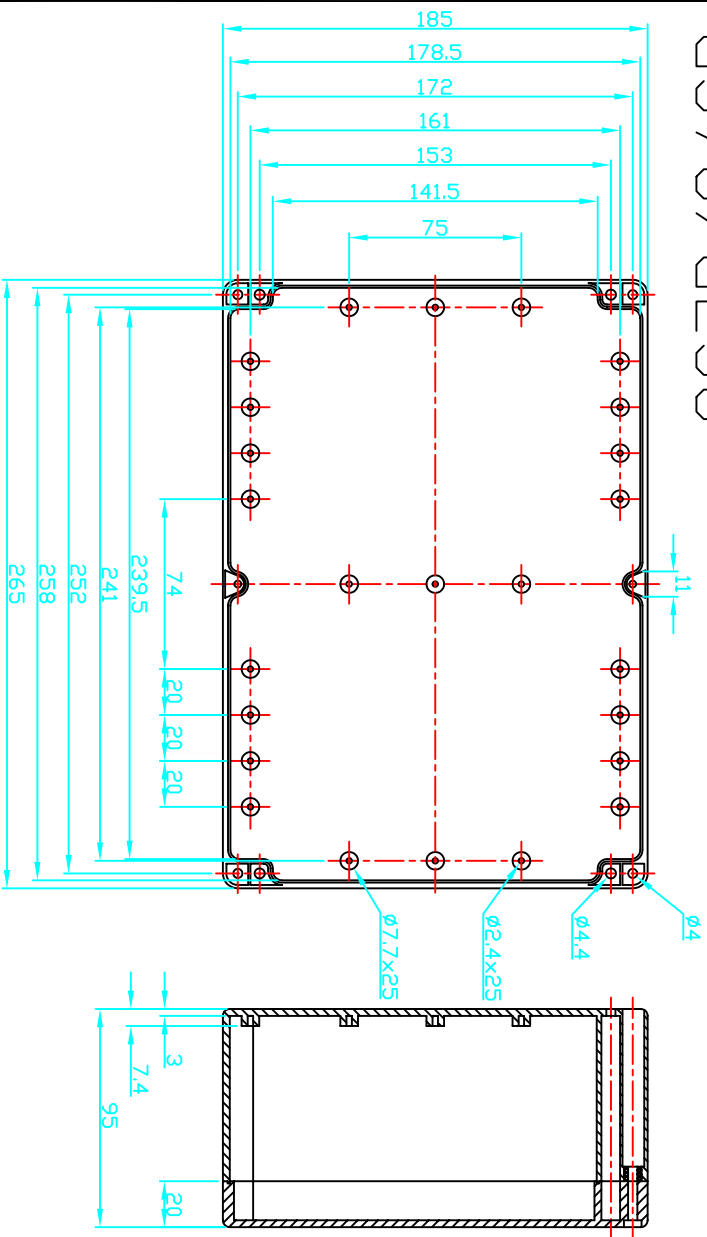

# G378/G238

GAINTA INDUSTRIES LTD.		宣文實業有限公司	
DESIGN BY	DRAWN BY	CHECKED BY	SCALE
DATE	MATERIAL	DATE	SCALE
ABS/PC	ABS/PC	DATE	SCALE
圖名: TITLE		圖號: Dwg No.	
G378,G238			
REVISED	DESCRIPTION		