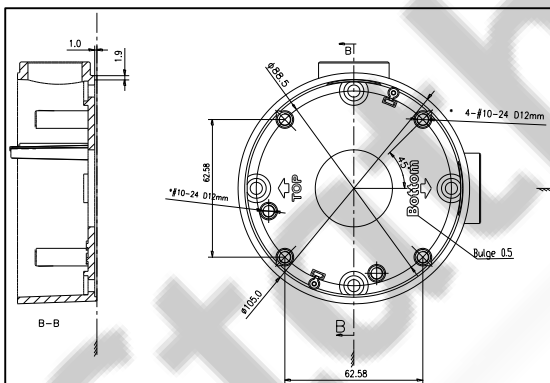

DS-1260ZJ

Junction Box for Bullet Camera

Features:

- Aluminum alloy material with surface spray treatment

Dimension:

Order Model:

DS-1260ZJ

Parameter:

Model	DS-1260ZJ
Parameters	Junction Box for Bullet Camera
Appearance	Hikvision White
Material	Aluminum Alloy
Dimension	Φ 88.5 mm
Weight	251g

Notice:

- The bracket should be installed on flat wall
- Waterproof rubber is necessary for outdoor application
- The wall must be capable of supporting over 3 times as much as the total weight of the camera and the mount.
- The maximum load capacity of the bracket is 4.5KG

Note: The actual dome camera may vary from the picture above.