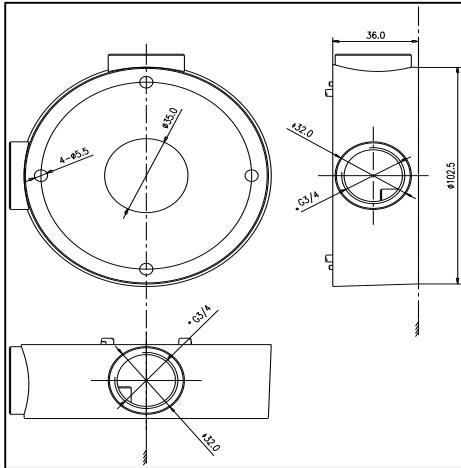

DS-1260ZJ

Junction Box for Bullet Camera

Features:

- Aluminum alloy material with surface spray treatment

Dimension:

Order Model:

DS-1260ZJ

Parameter:

Model	DS-1260ZJ
Parameters	Junction Box for Bullet Camera
Appearance	Hikvision White
Material	Aluminum Alloy
Dimension	Φ 88.5 mm
Weight	251g

Notice:

- The bracket should be installed on flat wall
- Waterproof rubber is necessary for outdoor application
- The wall must be capable of supporting over 3 times as much as the total weight of the camera and the mount.
- The maximum load capacity of the bracket is 4.5KG

Note: The actual dome camera may vary from the picture above.