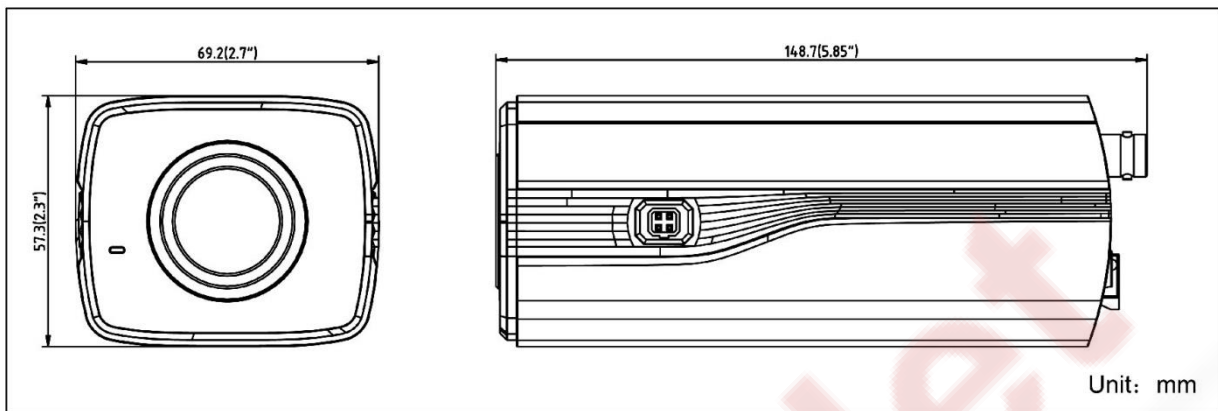

Dimensions

Accessories

Distributed by

Headquarters
No.555 Qianmo Road, Binjiang District,
Hangzhou 310051, China
T +86-571-8807-5998
overseasbusiness@hikvision.com

Hikvision Poland
T +48-22-460-01-50
poland@hikvision.com

Hikvision USA
T +1-909-895-0400
sales.usa@hikvision.com

Hikvision India
T +91-22-28469900
sales@pramahikvision.com

Hikvision UK
T +44-1628-9021-4
support.uk@hikvision.com

Hikvision Europe
T +31-23-5542770
saleseuro@hikvision.com

Hikvision Italy
T +39-0438-6902
info.it@hikvision.com

Hikvision Singapore
T +65-6684-4718
sg@hikvision.com

Hikvision Middle East
T +971-4-8816086
salesme@hikvision.com

Hikvision France
T +33(0)1-85-330-444
info.fr@hikvision.com

Hikvision Oceania
T +61-2-8599-4233
salesau@hikvision.com

Hikvision Russia
T +7-495-669-67-99
saleru@hikvision.com

Hikvision Spain
T +34-91-737-16-55
info.es@hikvision.com

Hikvision Hong Kong
T +852-2151-1761