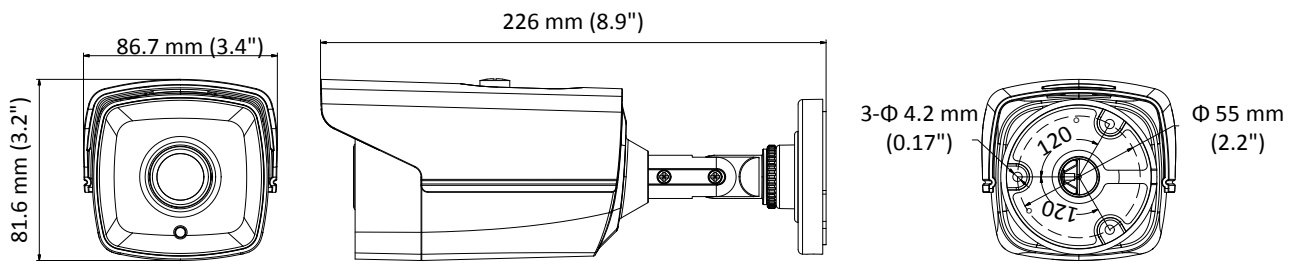

### Key Features

- 1 megapixel high-performance CMOS
- Analog HD output, up to 720p resolution
- Day/Night switch
- DNR
- Smart IR
- Up to 40 m IR distance
- Switchable TVI/AHD/CVI/CVBS
- IP66

## Specifications

<b>Camera</b>	
Image Sensor	1 MP CMOS image sensor
Signal System	PAL/NTSC
Effective Pixels	1296 (H) × 732 (V)
Min. illumination	0.1 Lux@(F1.2,AGC ON),0 Lux with IR
Shutter Time	1/25 (1/30) s to 1/50,000 s
Lens	3.6 mm (2.8 mm, 6 mm, 8 mm, 12 mm, 16 mm optional)
	Field of view : 70.9° (3.6 mm), 92° (2.8 mm), 56.7° (6 mm), 38.6° (8 mm), 27.5° (12 mm), 17.7° (16 mm)
Lens Mount	M12
Day & Night	ICR
Angle Adjustment	Pan: 0° to 360°, Tilt: 0° to 180°, Rotation: 0° to 360°
Synchronization	Internal synchronization
Video Frame Rate	720p@25fps/720p@30fps
HD Video Output	1 analog HD output
S/N Ratio	>62dB
<b>General</b>	
Operating Conditions	-40 °C to 60 °C (-40 °F to 140 °F), Humidity: 90% or less (non-condensation)
Power Supply	12 V DC ± 15%
Power Consumption	Max. 4 W
Protection Level	IP66
IR Range	Up to 40 m
Dimensions	86.7 mm × 81.6 mm × 226 mm (3.4" × 3.2" × 8.9")
Weight	700 g (1.54 lb.)

## Dimensions