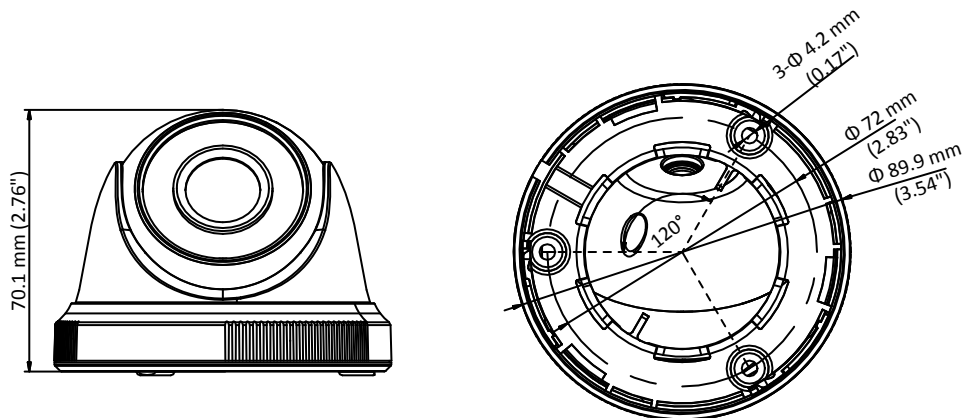

Dimensions