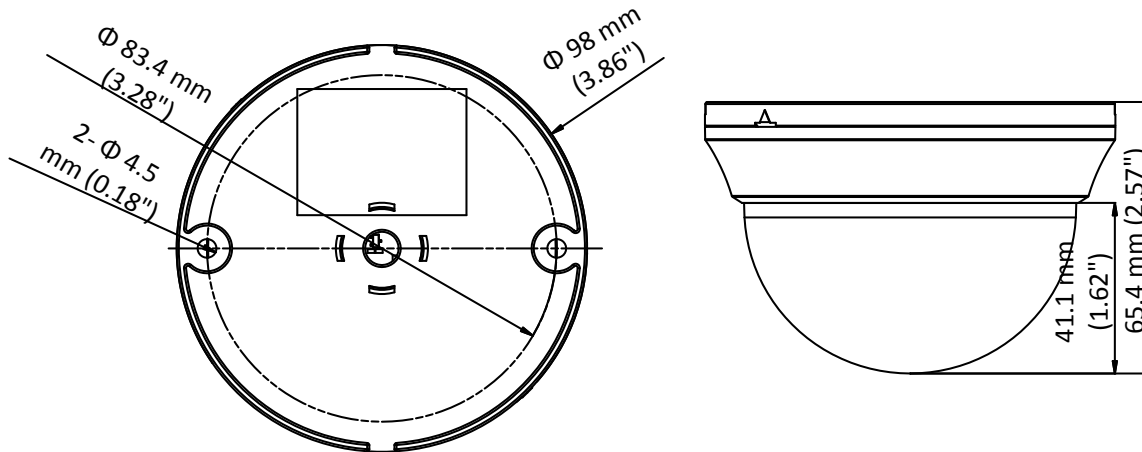

Dimensions