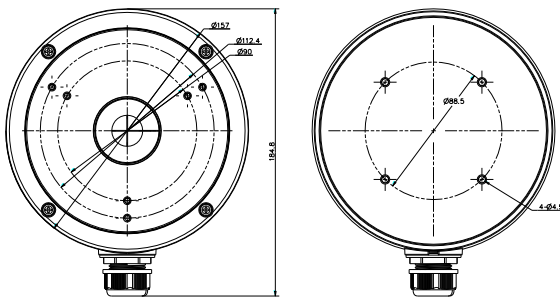

DS-1280ZJ-M

Junction Box for
Dome Camera

Features:

- Aluminum alloy material with surface spray treatment
- Waterproof design

Dimension:

Order Model:

DS-1280ZJ-M

Parameter:

Model	DS-1280ZJ-M
Parameters	Junction Box for Dome Camera
Appearance	Hikvision White
Material	Aluminum Alloy
Dimension	Φ 157×185×51.5mm
Weight	621g

Notice:

- The bracket should be installed on flat wall
- Waterproof rubber is necessary for outdoor application
- The wall must be capable of supporting over 3 times as much as the total weight of the camera and the mount.
- The maximum load capacity of the bracket is **4.5KG**

Note: The actual dome camera may vary from the picture above.