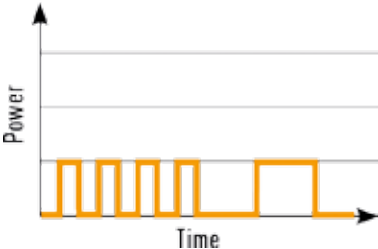

LONGLIFE

LONG-LASTING ENERGY

VARTA LONGLIFE is the long-lasting in VARTA's battery range. It performs especially well in devices with constant and low energy needs, for example remote controls, wall clocks or radios. Here, the LONGLIFE battery range stands out with long run times and reliable energy delivery.

VARTA LONGLIFE AA, AAA, C and D batteries are produced in Germany - quality you can trust and rely on at any time.

Remote Control