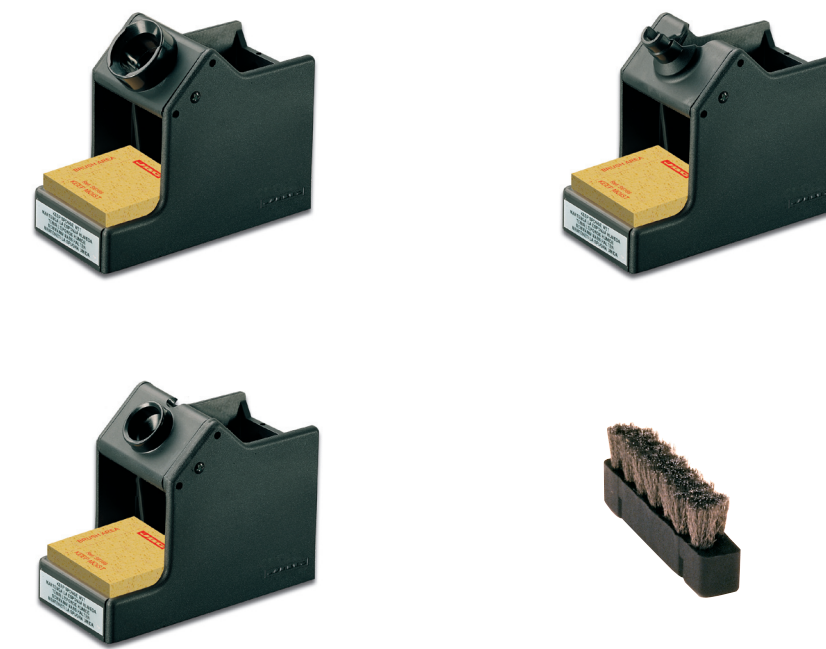

SL2020
TEMPERATURE
CONTROLLED IRON

PENCIL LINE SOLDERING AND DESOLDERING IRONS

SENIOR LINE SOLDERING IRONS

PENCIL IRONS
SOLDADORES LAPIZ
FERS CRAYON
STIFT-LÖTKOLBEN
SALDATORI STILO

55N PULSMATIC SOLDER FEED IRON

IN2100 QUICK SOLDERING IRON

STANDS

HAND TOOLS

DU1191 DESOLDERING PUMP

SG1070 GAS SOLDERING IRON