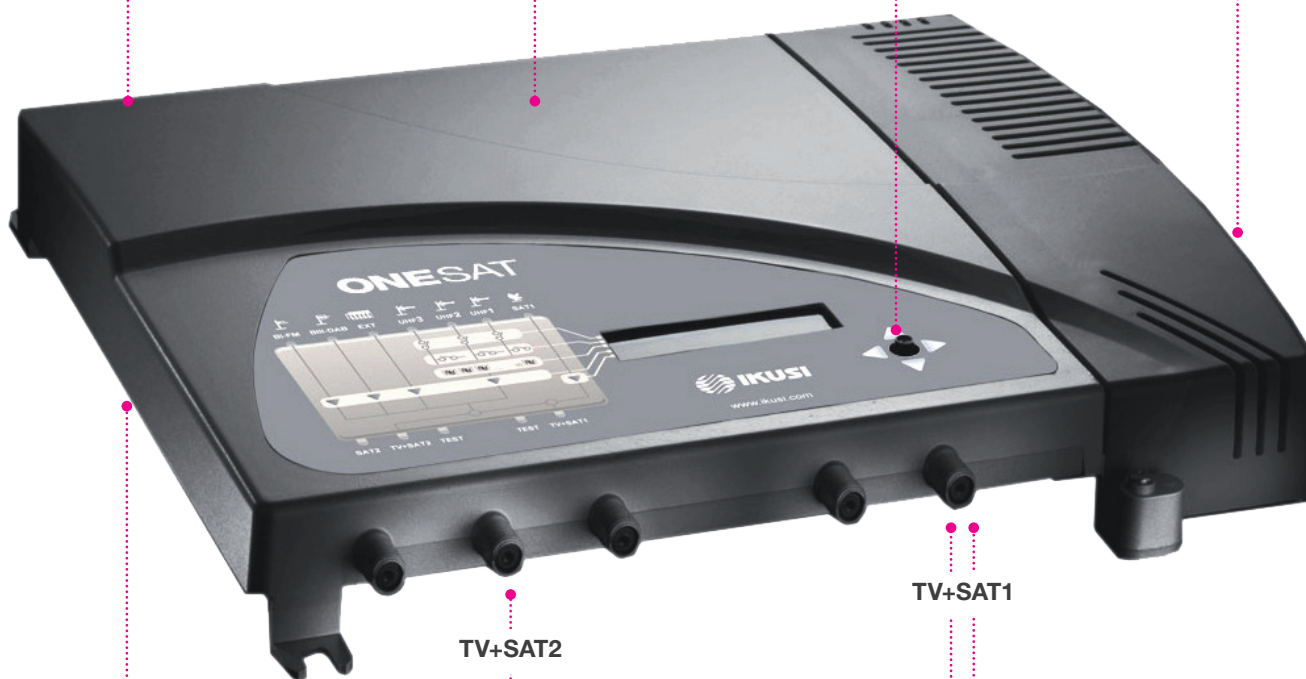

# ONE SAT

Programmable Multichannel Amplifier

Complete solution for signal processing of TV (terrestrial and satellite) in communities

Designed for installations with satellite signal

10 tunable UHF filters with the variable band width of 1 to 5 channels

Self-installation function

Removable power supply

Equalization and Automatic Gain Control

2 OUTPUTS Configuration  
TV (118 dB $\mu$ V) + SAT1 (116 dB $\mu$ V)  
TV (118 dB $\mu$ V) + SAT2

1 OUTPUT (higer power) Configuration  
TV (123 dB $\mu$ V) + SAT1 (116 dB $\mu$ V)

## Main Features

Model Ref.		ONE SAT (AFP-292) 2844							
Inputs		BI-FM 1	BIII-DAB 1	UHF1 3	UHF2 0	UHF3 0	EXT (VHF/UHF) 1	FI-SAT 1	FI-SAT (passive) 1
Bandwidth	MHz	47-108	174-240	470-862	470-862	470-862	47-240 / 470-862	950-2150	950-2150
Input configuration Number of programmable UHF filters per input		-	-	10	0	0	-	-	-
		-	-	9	0	1	-	-	-
		-	-	7	0	3	-	-	-
		-	-	2	5	3	-	-	-
Gain	Configuration TV2 & TV1	30	35	35/55 (switchable)		35	40	-1.5	
	Configuration TV1	35	40	40/60 (switchable)		40	40	-	
Gain adjustment	dB	25	20	30		20	20	-	
Noise figure	dB	<6	<6	<6		<6	<9	-	
Optimum input margin	dB $\mu$ V	60-85	60-80	50-80 70-100		60-80	68-88	-	
Return losses	dB	>10	>10	>10		>10	>10	>10	
Selectivity ( $\pm$ 10 MHz of channel ends)	dB			>10		-	-	-	
Uncoupling between inputs	dB	-	-	>20		-	-	-	
AGC tolerance	dB	-	-	$\pm$ 1		-	-	-	
Switchable preamp voltage	V	-	-	0-12-24		-	0-13-18	-	
Maximum preamp current	mA	-	-	100		-	300	-	
Preamp tones	kHz	-	-	-		-	0-22	-	
Slope adjustment	dB	-	-	-		-	0-9	-	

### Operations

Mains voltage	V~	230 - 240
Consumption	A / W	0.25 / 25
Operating temperature	$^{\circ}$ C	-5 to 50
Mains connector		IEC C8
Dimensions	mm	300 x 250 x 40