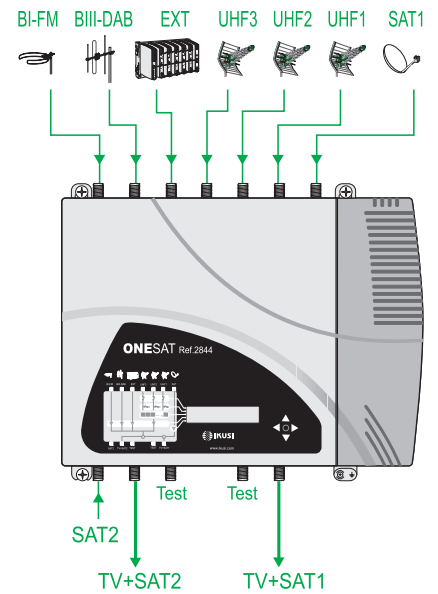

Application Example

Main Features

Model Ref.		ONE SAT (AFP-292) 2844							
Inputs		BI-FM 1	BIII-DAB 1	UHF1 3	UHF2 0	UHF3 0	EXT (VHF/UHF) 1	FI-SAT 1	FI-SAT (passive) 1
Bandwidth	MHz	47-108	174-240	470-862	470-862	470-862	47-240 / 470-862	950-2150	950-2150
Input configuration Number of programmable UHF filters per input		-	-	10	0	0	-	-	-
		-	-	9	0	1	-	-	-
		-	-	7	0	3	-	-	-
		-	-	2	5	3	-	-	-
Gain	Configuration TV2 & TV1	30	35	35/55 (switchable)		35	40	-1.5	
	Configuration TV1	35	40	40/60 (switchable)		40	40	-	
Gain adjustment	dB	25	20	30		20	20	-	
Noise figure	dB	<6	<6	<6		<6	<9	-	
Optimum input margin	dBμV	60-85	60-80	50-80 70-100		60-80	68-88	-	
Return losses	dB	>10	>10	>10		>10	>10	>10	
Selectivity ($\pm$ 10 MHz of channel ends)	dB			>10		-	-	-	
Uncoupling between inputs	dB	-	-	>20		-	-	-	
AGC tolerance	dB	-	-	$\pm$1		-	-	-	
Switchable preamp voltage	V	-	-	0-12-24		-	0-13-18	-	
Maximum preamp current	mA	-	-	100		-	300	-	
Preamp tones	kHz	-	-	-		-	0-22	-	
Slope adjustment	dB	-	-	-		-	0-9	-	

Outputs (2 options)

		TV+FI						
Output level	Config. 2 outputs TV2 & TV1	113	113	118	113/118	116	-	
	Config. 1 output TV1	118	118	123	113/123	116	-	
Output level adjustment	dB			20			-	
Return losses	dB			>10			-	
Test outputs (2)	dB			-30			-	

Operations

Mains voltage	V~	230 - 240
Consumption	A / W	0.25 / 25
Operating temperature	$^{\circ}$C	-5 to 50
Mains connector		IEC C8
Dimensions	mm	300 x 250 x 40

HEADQUARTERS

IKUSI - Ángel Iglesias S.A. · P^o Miramón, 170 · 20009 San Sebastián · SPAIN
Tel.: +34 943 44 88 00 · Fax: +34 943 44 88 20 · television@ikusi.com · www.ikusi.com