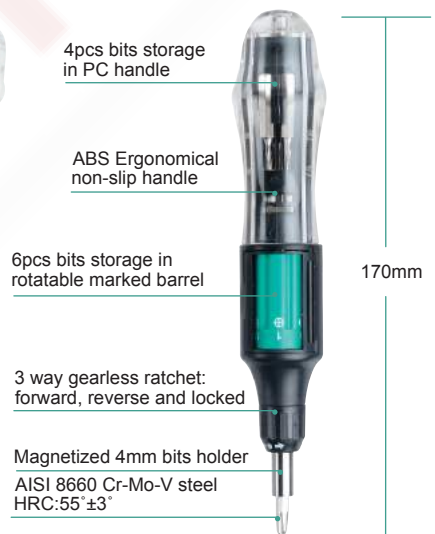

Contact us

Phone: +30 26510 24011

Fax: +30 26510 34511

Mon - Wed - Sat 08:30-14:30

Tues - Thur - Fri 08:30-14:00, 17:30-21:00

Email: sales@stathisnet.gr