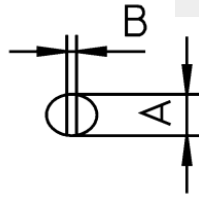

CT2 FX8

Product no.: T0054251899N

Benefits

**Technical Data**

Tip shape	---
Tip type	HM
Width in mm	10.0
Width in inches	0.394
Thickness in mm	---
Thickness in inches	---
Length mm	---
Length inches	---
Power	---
Packaging unit	1