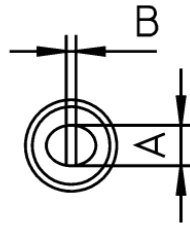

CT2 G8

Product no.: T0054242899N

Benefits

**Technical Data**

Tip shape	---
Tip type	HM
Width in mm	11.0
Width in inches	0.433
Thickness in mm	---
Thickness in inches	---
Length mm	---
Length inches	---
Power	---
Packaging unit	1