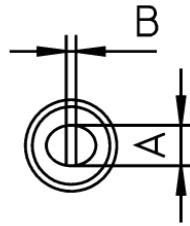

CT2 E8

Product no.: T0054240899N

Benefits

**Technical Data**

Tip shape	---
Tip type	HM
Width in mm	7.0
Width in inches	0.276
Thickness in mm	---
Thickness in inches	---
Length mm	---
Length inches	---
Power	---
Packaging unit	1