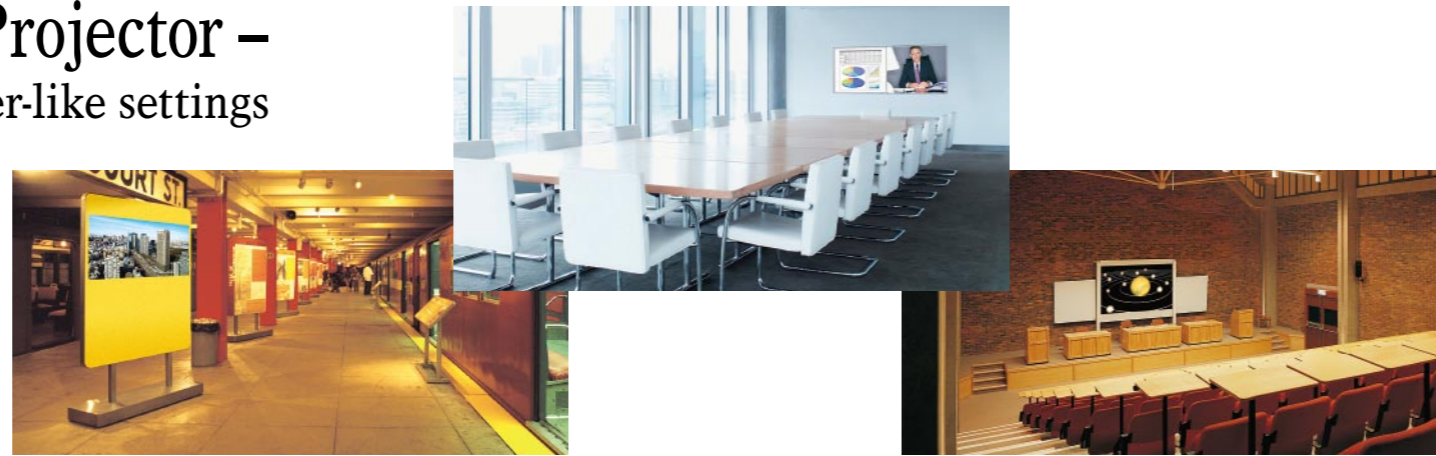

Advanced, Multifunctional Projector – Ideal for large meeting rooms and theater-like settings

Mitsubishi Electric 7000 series projectors offer high levels of brightness and contrast, improved installation ease and eco-conscious features in consideration of the environment. Capable of ensuring clear, sharp large-screen presentations in large meeting rooms and theater-like settings, these user-friendly projectors are ideal for visual communication with impact.

New XL7100U/XL7000U/WL7200U/
WL7050U/UL7400U

High Image Quality

Impressive 6000lm*1 Brightness and 2000:1*2 High Contrast

The XL7100U reproduces vivid beautiful images using 6000lm*1 brightness at a high contrast ratio of 2000:1*2. Even in large meeting rooms and theater-like settings, its liquid-crystal projection system ensures clear, sharp presentation images every time.

*1) XL7000U: 5200lm, WL7200U: 5500lm, WL7050U: 4700lm, UL7400U: 5000lm *2) At the iris on.

Dynamic Contrast Correction

The 7000 series analyzes the image signal, detects the screen brightness distribution of each scene and then automatically corrects the signal in real-time to enhance contrast. This suppresses the loss of shadow details in dark scenes and highlight details in bright scenes, producing clear, dynamic images.

The trees in the middle of the screen have a sharply defined outline, producing a distinct sense of depth.

High-performance Lens

This lens is comprised of 17 lenses in 13 clusters, including a high-performance ED (ultra-low dispersion) lens that is more efficient than regular glass lenses. Image resolution all the way to peripheral boarders is greatly improved.

Natural Color Matrix

In addition to conventional red (R), green (G) and blue (B) color gradations, the intermediate colors of yellow (Y), magenta (M) and cyan (C) can each be controlled independently. Accentuating specified colors according to need realizes the reproduction of vivid color tones one step closer to natural.

Super Resolution

This innovative advanced image processing algorithm is a product of Mitsubishi Electric. The technology analyzes blurred components of the original images, estimates the high-resolution data not provided in the original signal and corrects the image quality. The result is the clear projection of images such as people's faces in fine detail.