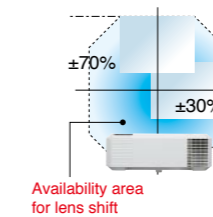

Installation Flexibility

Wide-area Lens Shift

The WL7200U/WL7050U features a wide-area lens adjustment range of $\pm 70\%$ vertically and $\pm 30\%$ horizontally, for greater installation freedom. The zoom, focus and lens shift functions are all powered operation.

*UL7400U/XL7100U/XL7000U: $\pm 60\%$ vertically, $+30\%$ horizontally