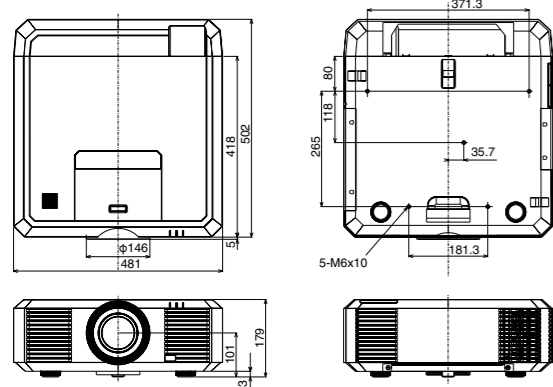

Dimensions (unit: mm)

* The lens focal point is the default set at the time of shipment from the factory.