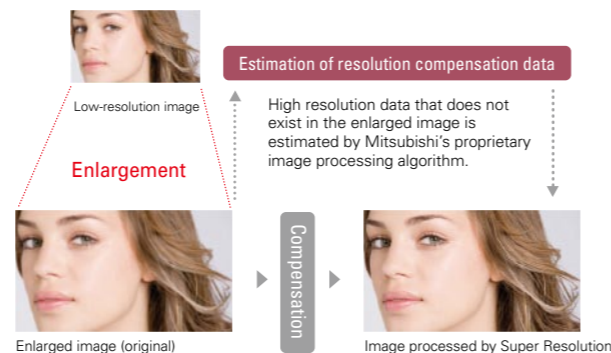

Installation Flexibility

Wide-area Lens Shift

The WL7200U/WL7050U features a wide-area lens adjustment range of $\pm 70\%$ vertically and $\pm 30\%$ horizontally, for greater installation freedom. The zoom, focus and lens shift functions are all powered operation.

*UL7400U/XL7100U/XL7000U: $\pm 60\%$ vertically, $+30\%$ horizontally

Variety of Optional Lenses

Choose from four different lenses to best match the projection distance. Compared to previous lenses, each lens covers a wider range of projection ratios.

Bayonet Mount

The bayonet mounting system incorporated offers one-touch lens removal, making it easy to change lenses after installation. Simply unscrew and removed the anti-drop cover, press down on the release button and turn the lens to remove it. Similarly, to install a lens, just insert it and turn.

Attractive Design

In consideration of ceiling-mounted installation and appearance in terms of room décor, a modern center-lens, white-based design is adopted and a terminal cover that hides cables has been added. The remote-control signal receiving section is now located on the backside of the projector, improving remote-control operation performance when mounted on the ceiling.

Geometric Corrections

Keystone Correction

Trapezoidal distortion caused when the projector is not positioned directly in front of the screen is corrected in both vertical and horizontal directions.

Cornerstone Correction

Pixel conversion is used to correct trapezoidal and diagonal distortion that causes oblique images, ensuring the proper aspect ratio.

Curved-surface Projection Correction

Projectors in the series are equipped with a distortion correction function that can be used when projecting images onto curved surfaces. Coordinates at the image's four corners are adjusted, enabling the projection angle to be adjusted at the time of angled or stacked projection. It is extremely handy for unique applications like projecting images onto special surfaces such as pillars at event sites.

360° Projection Capability

Images can be projected over a full 360° range along the vertical axis* including reproduction on the ceiling or floor. The application possibilities are limitless.

*Excluding use in high-altitude mode.

ID-compatible Remote Control (set IDs for up to 63 projectors)

- Extended-distance Remote Control (wireless: 30m, wired: 100m)
- Lamp side replacement

High Reliability

4000hr Long-life Lamp*

By optimizing temperature control design, the light-source lamp can be used for up to 4,000 hours. These improvements result in a remarkable reduction in operating cost.

*When used in low mode.

Lamp Life Comparison

Inorganic Liquid-crystal Panel

An inorganic liquid-crystal panel is incorporated, increasing the service life compared to that of conventional organic liquid-crystal panels.

Roll-up Filter*