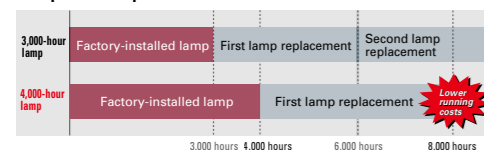

Lamp Life Comparison

Inorganic Liquid-crystal Panel

An inorganic liquid-crystal panel is incorporated, increasing the service life compared to that of conventional organic liquid-crystal panels.

Roll-up Filter*

To help prevent dust from collecting on the liquid-crystal panel, a cartridge-type filter is added as standard equipment. It can be set so that the filter rolls automatically every 500, 750 or 1,000 hours, or winding can be done manually.

*UL7400U, WL7200U, XL7100U only.