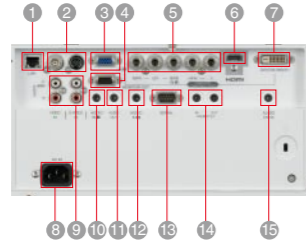

New

XL7100U/XL7000U/WL7200U/ WL7050U/UL7400U

Connection Terminals

1. 1 LAN (RJ-45)
2. 2 Video / S-Video
3. 3 PC/Component video in-1
4. 4 Monitor out
5. 5 PC/Component video in-2
6. 6 HDMI
7. 7 DVI-D in (HDCP)
8. 8 Power in (3-pin with earth terminal)
9. 9 Audio in [RCA (L/R)]
10. 10 Audio in-1
11. 11 Audio out
12. 12 Audio in-2
13. 13 Serial RS-232C (I/O)
14. 14 Remote in/out
15. 15 Audio DVI-D

Dimensions (unit: mm)

* The lens focal point is the default set at the time of shipment from the factory.

Options

Eco Changes for a greener tomorrow

Eco Changes is the Mitsubishi Electric Group's environmental statement, and expresses the Group's stance on environmental management. Through a wide range of businesses, we are helping contribute to the realization of a sustainable society.

Specifications