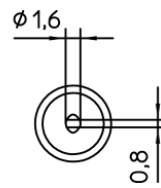

CT5 A8

Product no.: 4CT5A8-1

Benefits

**Technical Data**

Tip shape	---
Tip type	HM
Width in mm	1.6
Width in inches	0.063
Thickness in mm	---
Thickness in inches	---
Length mm	---
Length inches	---
Power	---
Packaging unit	1