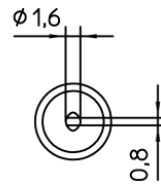

CT5 B8

Product no.: 4CT5B8-1

Benefits

**Technical Data**

Tip shape	---
Tip type	HM
Width in mm	2.4
Width in inches	0.094
Thickness in mm	---
Thickness in inches	---
Length mm	---
Length inches	---
Power	---
Packaging unit	1