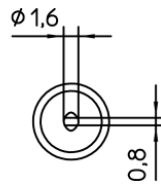

CT5 C6

Product no.: 4CT5C6-1

Benefits

**Technical Data**

Tip shape	---
Tip type	HM
Width in mm	3.2
Width in inches	0.126
Thickness in mm	---
Thickness in inches	---
Length mm	---
Length inches	---
Power	---
Packaging unit	1