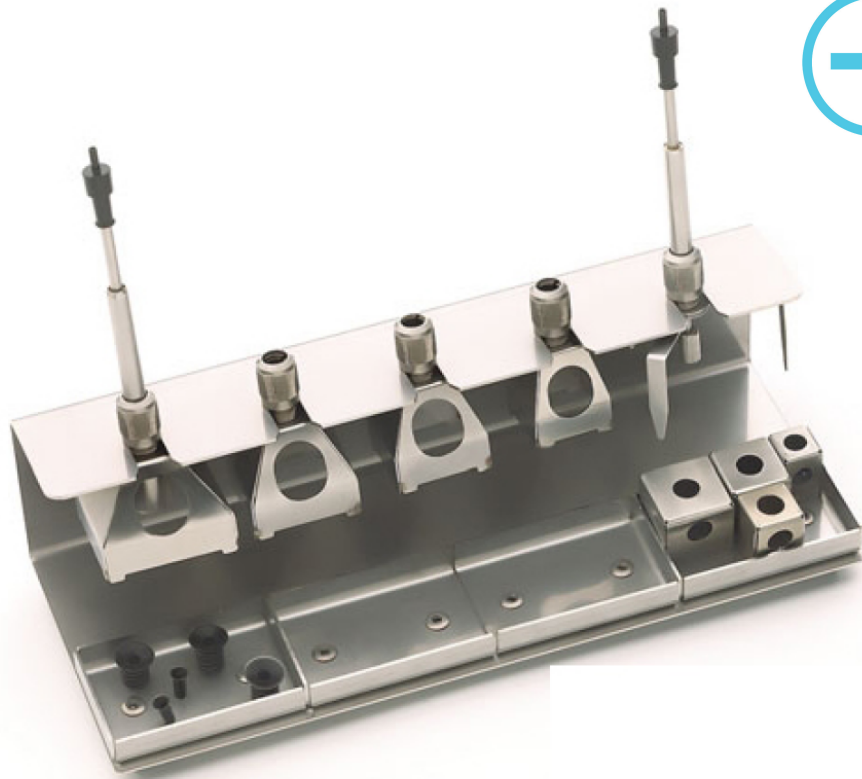

# WRK Set, 10 x 10 mm

Reflow housing set 10 x 10 mm, 12,5 x 12,5 mm, 15,5 x 15,5 mm, 18 x 18 mm  
Product no.: T0058761732N

### Technical Data

Dimensions L x W x H (mm)	---
Dimensions L x W x H (inches)	---
Weight (approx.) in kg	---
Voltage	---
Power	---
Channels	---
Temperature range (depends on tool) °C	---
Temperature range (depends on tool) °F	---
Temperature accuracy °C	---
Temperature accuracy °F	---
Temperature stability °C	---
Temperature stability °F	---
Equipotential bonding socket	---
Display	---
Air consumption l/min	---
Operating pressure in bar/psi	---
Capacity l/min	---
Vacuum	---