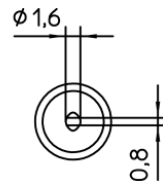

## Benefits

**Technical Data**

Tip shape	Chisel shape
Tip type	HM
Width in mm	1.6
Width in inches	0.063
Thickness in mm	---
Thickness in inches	---
Length mm	---
Length inches	---
Power	---
Packaging unit	1