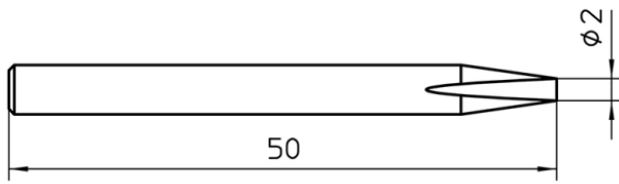

SPI26 200

Product no.: 4SPI26200-1

Benefits

**Technical Data**

Tip shape	Chisel shape
Tip type	---
Width in mm	2.0
Width in inches	0.079
Thickness in mm	0.4
Thickness in inches	---
Length mm	50
Length inches	---
Power	---
Packaging unit	1