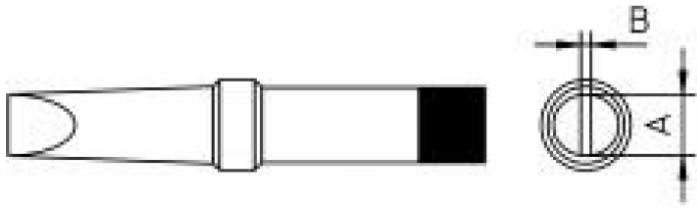

## Benefits

**Technical Data**

Tip shape	---
Tip type	---
Width in mm	5.6
Width in inches	0.22
Thickness in mm	1.2
Thickness in inches	0.05
Length mm	33
Length inches	1.299
Power	---
Packaging unit	1