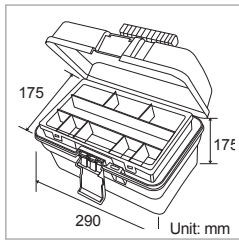

## ▶ SB-2918 Multi-Function Tool Box With Storage Tray

**Impact Resistant**

Portable lift-out box

Material	Load capacity	Dimension (LxVxH)	Individual packing
polypropylene	5 KG	290x175x175	Color label shrink