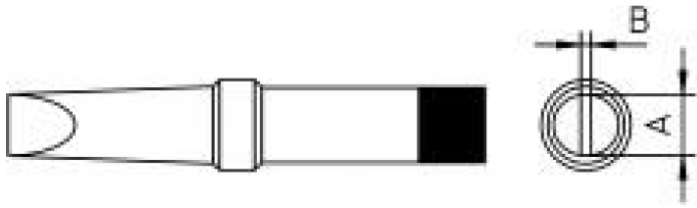

PT E8

Product no.: 4PTE8-1

Benefits

**Technical Data**

Tip shape	---
Tip type	---
Width in mm	5.6
Width in inches	0.22
Thickness in mm	1.2
Thickness in inches	0.05
Length mm	33
Length inches	1.299
Power	---
Packaging unit	1