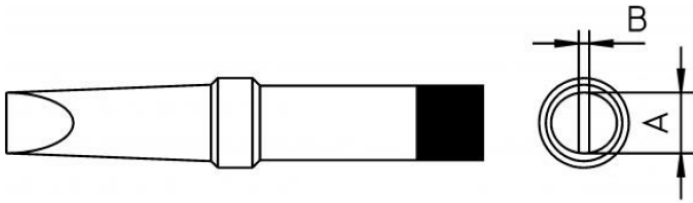

PT D8

Product no.: 4PTD8-1

Benefits

**Technical Data**

Tip shape	---
Tip type	---
Width in mm	4.6
Width in inches	0.181
Thickness in mm	0.8
Thickness in inches	0.03
Length mm	33
Length inches	1.299
Power	---
Packaging unit	1