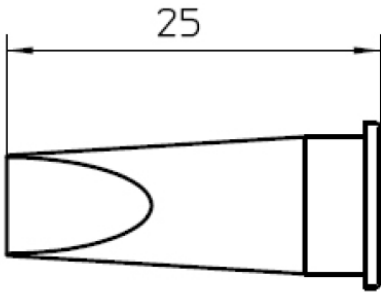

## Benefits

**Technical Data**

Tip shape	---
Tip type	HM
Width in mm	6.7
Width in inches	0.264
Thickness in mm	1.8
Thickness in inches	0.07
Length mm	25
Length inches	0.984
Power	---
Packaging unit	1