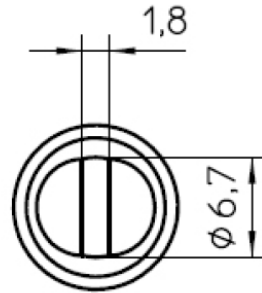

## Benefits

**Technical Data**

Tip shape	---
Tip type	HM
Width in mm	6.7
Width in inches	0.264
Thickness in mm	1.8
Thickness in inches	0.07
Length mm	25
Length inches	0.984
Power	---
Packaging unit	1