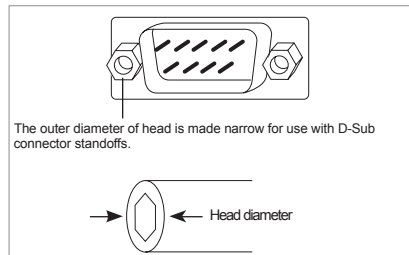

Model No.	A	B	C	D	E	
19400-M3	70	⊕	3.0	85	4.0	155
19400-M3.5	70	⊕	3.5	85	4.0	155
19400-M4	70	⊕	4.0	85	4.0	155
19400-M4.5	70	⊕	4.5	85	4.0	155
19400-M5	70	⊕	5.0	85	4.0	155
19400-M5.5	70	⊕	5.5	85	4.0	155
19400-M6	70	⊕	6.0	85	4.0	155

Individual packing: Blister card