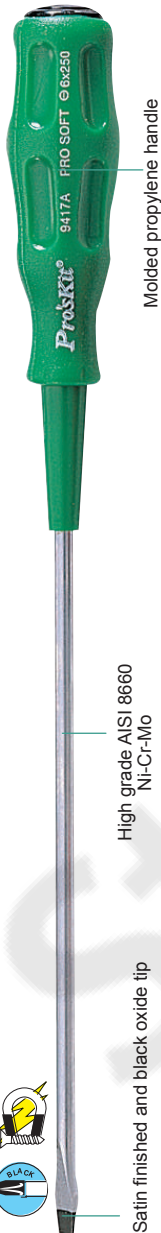

Stathis Net

894 Series Pro-Soft Screwdrivers

- The molded propylene handles feature insert molded blades for improved grip.

Model No.	A	B	C	D	E	
89401A	75	⊖	3.2	85	3.2	160
89402A	75	⊖	5.0	110	5.0	185
89405A	100	⊖	3.2	85	3.2	185
89407A	100	⊖	6.0	110	6.0	210
89407A-L	57	⊖	6.0	153	6.0	210
89410A	100	⊖	5.0	110	5.0	210
89412A	250	⊖	5.0	110	5.0	360
89413A	107	⊖	6.0	153	6.0	260
89414A	157	⊖	6.0	153	6.0	310
89416A	150	⊖	5.0	110	5.0	260
89417A	207	⊖	6.0	153	6.0	360

Individual packing: Inner box

Model No.	A	B	C	D	E	
89401B	75	⊕	#0	85	3.2	160
89402B	75	⊕	#1	110	5.0	185
89405B	100	⊕	#0	85	3.2	185
89407B	100	⊕	#2	110	6.0	210
89407B-L	57	⊕	#2	153	6.0	210
89410B	100	⊕	#1	110	5.0	210
89412B	250	⊕	#1	110	5.0	360
89413B	107	⊕	#2	153	6.0	260
89414B	157	⊕	#2	153	6.0	310
89416B	150	⊕	#1	110	5.0	260
89417B	207	⊕	#2	153	6.0	360

Individual packing: Inner box

19400-M Series

Electronic Hex Nut Drivers

- Extra-thin walled, with duplex color rubber handles for hexagon nuts and bolts.

Model No.	A	B	C	D	E	
19400-M3	70	⊕	3.0	85	4.0	155
19400-M3.5	70	⊕	3.5	85	4.0	155
19400-M4	70	⊕	4.0	85	4.0	155
19400-M4.5	70	⊕	4.5	85	4.0	155
19400-M5	70	⊕	5.0	85	4.0	155
19400-M5.5	70	⊕	5.5	85	4.0	155
19400-M6	70	⊕	6.0	85	4.0	155