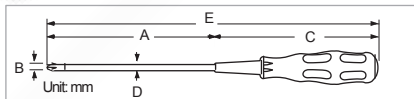

Individual packing: Inner box

Model No.	A	B	C	D	E	
89401B	75	⊕	#0	85	3.2	160
89402B	75	⊕	#1	110	5.0	185
89405B	100	⊕	#0	85	3.2	185
89407B	100	⊕	#2	110	6.0	210
89407B-L	57	⊕	#2	153	6.0	210
89410B	100	⊕	#1	110	5.0	210
89412B	250	⊕	#1	110	5.0	360
89413B	107	⊕	#2	153	6.0	260
89414B	157	⊕	#2	153	6.0	310
89416B	150	⊕	#1	110	5.0	260
89417B	207	⊕	#2	153	6.0	360

Individual packing: Inner box

19400-M Series

Electronic Hex Nut Drivers

- Extra-thin walled, with duplex color rubber handles for hexagon nuts and bolts.

Model No.	A	B	C	D	E	
19400-M3	70	⊕	3.0	85	4.0	155
19400-M3.5	70	⊕	3.5	85	4.0	155
19400-M4	70	⊕	4.0	85	4.0	155
19400-M4.5	70	⊕	4.5	85	4.0	155
19400-M5	70	⊕	5.0	85	4.0	155
19400-M5.5	70	⊕	5.5	85	4.0	155
19400-M6	70	⊕	6.0	85	4.0	155