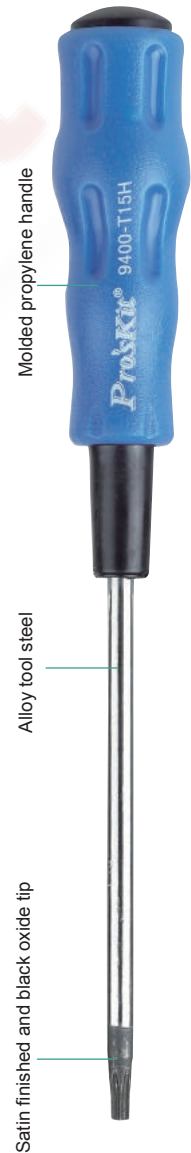

Stathis Net

89400 Series Pro-Soft Screwdrivers

- Tamper-proof holes are provided for screws such as torx screws with a projection in the screw head.
- These screws are used in cases where tampering could be a problem.
- Select the size for working with mobile telephones, communication equipments, radios and precision equipments.

Special inlaid blade insert; safe and durable

Star Screwdriver Includes Tamper Proof Holes

Blade material: S2 Steel

Model No.	A	B	C	D	E
89400-T05	50	T5	85	4.0	135
89400-T06	50	T6	85	4.0	135
89400-T07	50	T7	85	4.0	135
89400-T08	80	T8	85	4.0	165
89400-T09	80	T9	85	4.0	165
89400-T10	80	T10	85	4.0	165
89400-T15	80	T15	85	4.0	165
89400-T05H	50	T5H	85	4.0	135
89400-T06H	50	T6H	85	4.0	135
89400-T07H	50	T7H	85	4.0	135
89400-T08H	80	T8H	85	4.0	165
89400-T09H	80	T9H	85	4.0	165
89400-T10H	80	T10H	85	4.0	165
89400-T15H	80	T15H	85	4.0	165
89400-T10HL	100	T10H	85	4.0	185
89400-T15HL	100	T15H	85	4.0	185
89400-T20HL	100	T20H	85	4.0	185
89400-T10HLX	150	T10H	85	4.0	235

Individual packing: Inner box

Hex Socket Type Screwdriver

Model No.	A	B	C	D	E
89400-H1.5	90	1.5	85	1.5	175
89400-H2	90	2.0	85	2.0	175
89400-H2.5	90	2.5	85	2.5	175
89400-H3	90	3.0	110	3.0	200

Individual packing: Inner box

Tri-wing Type Screwdriver

Model No.	A	B	C	D	E
89400-TRI	50	3.2	85	3.2	135

Individual packing: Blister card

Molded propylene handle

Alloy tool steel

Satin finished and black oxide tip

Contact us

Phone: +30 26510 24011