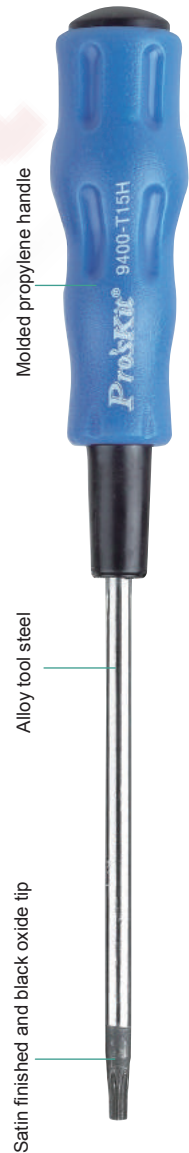

Stathis Net

89400 Series Pro-Soft Screwdrivers

- Tamper-proof holes are provided for screws such as torx screws with a projection in the screw head.
- These screws are used in cases where tampering could be a problem.
- Select the size for working with mobile telephones, communication equipments, radios and precision equipments.

Special inlaid blade insert; safe and durable

Star Screwdriver Includes Tamper Proof Holes

Blade material: S2 Steel

Model No.	A	B	C	D	E
89400-T05	50	T5	85	4.0	135
89400-T06	50	T6	85	4.0	135
89400-T07	50	T7	85	4.0	135
89400-T08	80	T8	85	4.0	165
89400-T09	80	T9	85	4.0	165
89400-T10	80	T10	85	4.0	165
89400-T15	80	T15	85	4.0	165
89400-T05H	50	T5H	85	4.0	135
89400-T06H	50	T6H	85	4.0	135
89400-T07H	50	T7H	85	4.0	135
89400-T08H	80	T8H	85	4.0	165
89400-T09H	80	T9H	85	4.0	165
89400-T10H	80	T10H	85	4.0	165
89400-T15H	80	T15H	85	4.0	165
89400-T10HL	100	T10H	85	4.0	185
89400-T15HL	100	T15H	85	4.0	185
89400-T20HL	100	T20H	85	4.0	185
89400-T10HLX	150	T10H	85	4.0	235

Individual packing: Inner box

Hex Socket Type Screwdriver

Model No.	A	B	C	D	E
89400-H1.5	90	1.5	85	1.5	175
89400-H2	90	2.0	85	2.0	175
89400-H2.5	90	2.5	85	2.5	175
89400-H3	90	3.0	110	3.0	200

Individual packing: Inner box

Tri-wing Type Screwdriver

Model No.	A	B	C	D	E
89400-TRI	50	3.2	85	3.2	135

Individual packing: Blister card

Molded propylene handle

Alloy tool steel

Satin finished and black oxide tip

Contact us

Phone: +30 26510 24011
Fax: +30 26510 34511
 Mon - Wed - Sat 08:30-14:30
 Tues - Thur - Fri 08:30-14:00, 17:30-21:00
Email: sales@stathisnet.gr