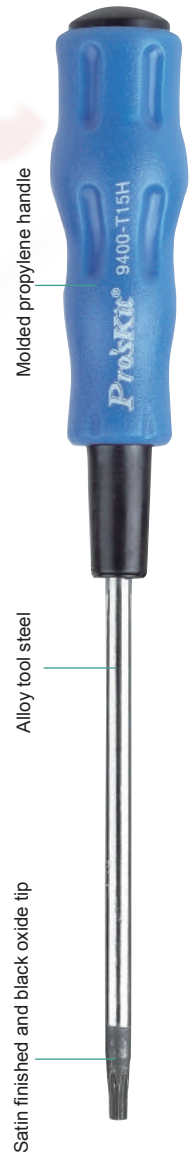

Stathis Net

89400 Series Pro-Soft Screwdrivers

- Tamper-proof holes are provided for screws such as torx screws with a projection in the screw head.
- These screws are used in cases where tampering could be a problem.
- Select the size for working with mobile telephones, communication equipments, radios and precision equipments.

Special inlaid blade insert; safe and durable

Star Screwdriver Includes Tamper Proof Holes

Blade material: S2 Steel

Model No.	A	B	C	D	E
89400-T05	50	T5	85	4.0	135
89400-T06	50	T6	85	4.0	135
89400-T07	50	T7	85	4.0	135
89400-T08	80	T8	85	4.0	165
89400-T09	80	T9	85	4.0	165
89400-T10	80	T10	85	4.0	165
89400-T15	80	T15	85	4.0	165
89400-T05H	50	T5H	85	4.0	135
89400-T06H	50	T6H	85	4.0	135
89400-T07H	50	T7H	85	4.0	135
89400-T08H	80	T8H	85	4.0	165
89400-T09H	80	T9H	85	4.0	165
89400-T10H	80	T10H	85	4.0	165
89400-T15H	80	T15H	85	4.0	165
89400-T10HL	100	T10H	85	4.0	185
89400-T15HL	100	T15H	85	4.0	185
89400-T20HL	100	T20H	85	4.0	185
89400-T10HLX	150	T10H	85	4.0	235

Individual packing: Inner box

Hex Socket Type Screwdriver

Model No.	A	B	C	D	E
89400-H1.5	90	1.5	85	1.5	175
89400-H2	90	2.0	85	2.0	175
89400-H2.5	90	2.5	85	2.5	175
89400-H3	90	3.0	110	3.0	200

Individual packing: Inner box

Tri-wing Type Screwdriver

Model No.	A	B	C	D	E
89400-TRI	50	3.2	85	3.2	135

Individual packing: Blister card

Molded propylene handle

Alloy tool steel

Satin finished and black oxide tip

Contact us

Phone: +30 26510 24011