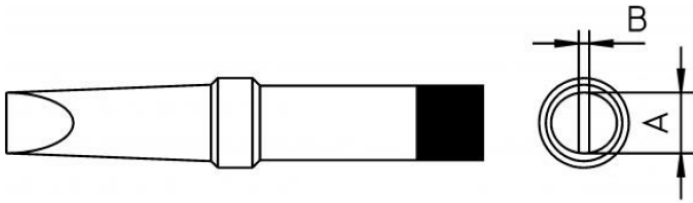

PT B8

Product no.: 4PTB8-1

Benefits

**Technical Data**

Tip shape	---
Tip type	HM
Width in mm	2.4
Width in inches	0.094
Thickness in mm	0.8
Thickness in inches	0.03
Length mm	33
Length inches	1.299
Power	---
Packaging unit	1