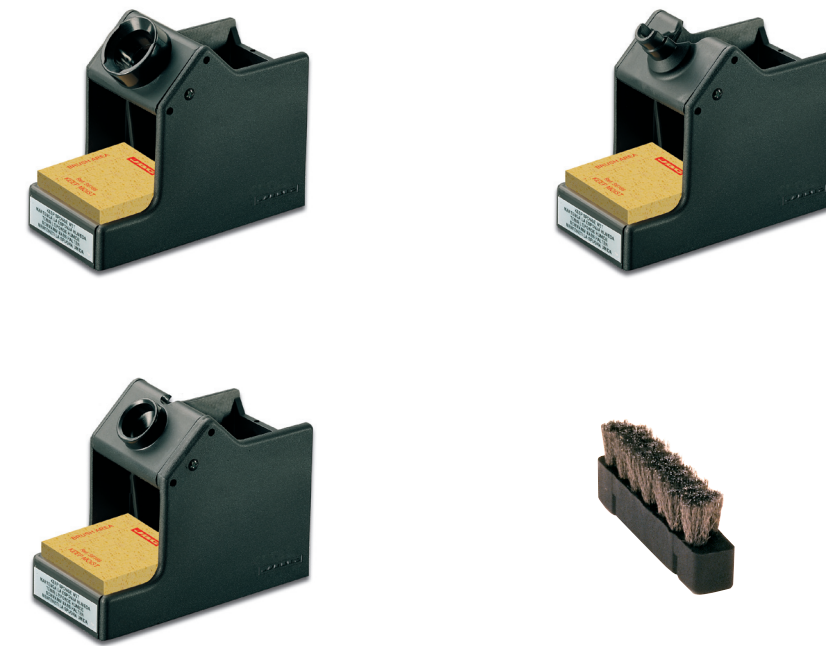

SL2020  
TEMPERATURE  
CONTROLLED IRON

PENCIL LINE SOLDERING AND DESOLDERING IRONS

SENIOR LINE SOLDERING IRONS

PENCIL IRONS  
SOLDADORES LAPIZ  
FERS CRAYON  
STIFT-LÖTKOLBEN  
SALDATORI STILO

55N PULSMATIC SOLDER FEED IRON

IN2100 QUICK SOLDERING IRON

STANDS

HAND TOOLS

DU1191 DESOLDERING PUMP

SG1070 GAS SOLDERING IRON