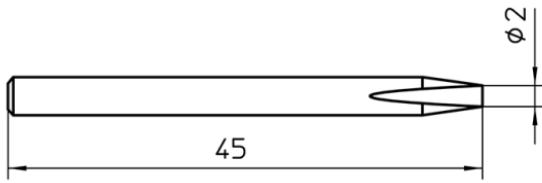

SPI15 211

Product no.: 4SPI15211-1

Benefits

**Technical Data**

Tip shape	Chisel shape
Tip type	---
Width in mm	2.0
Width in inches	0.079
Thickness in mm	0.6
Thickness in inches	---
Length mm	50
Length inches	---
Power	---
Packaging unit	1