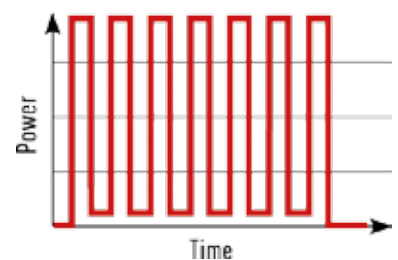

Get the best possible energy solution for your digital devices with VARTA **LOGLIFE MAX POWER**. Developed for devices that need precise energy in changing requirements, VARTA **LOGLIFE MAX POWER** delivers precise, flexible levels of energy.

VARTA **LOGLIFE MAX POWER** AA, AAA, C and D batteries are produced in Germany - quality you can trust and rely on at any time.

Digital Camera