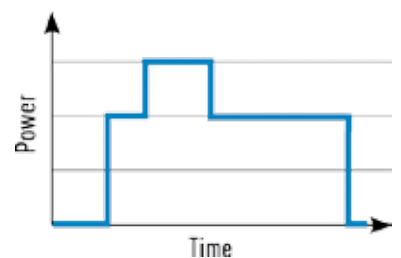

Battery-Operated Toy