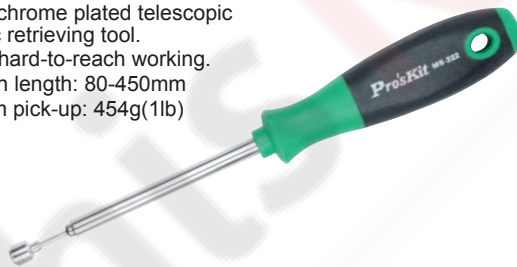

## MS-322 Telescopic Magnetic Pick-Up Tool

- A handy chrome plated telescopic magnetic retrieving tool.
- Ideal for hard-to-reach working.
- Extension length: 80-450mm
- Maximum pick-up: 454g(1lb)

Individual packing