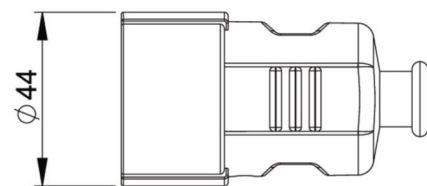

## PCE data sheet

article#	<b>05177</b>
article description	<b>safety connector PP nat central black IP20</b>
description long	safety connector PP nat central black IP20 housing material: polypropylen (PP) cable entry: central housing color: black earthing system: Austrian/German standard 250V 16A 2P+E protection rating: IP20
GTIN (EAN)	9003399011337
country of origin	DE
customs number	85366990
net weight	0.045 kg
packaging quantity	25
minimum order quantity	25

ETIM 7.0	EC001327
Model	Protective contact (SCHUKO)
Material	Plastic
Material quality	Thermoplastic
For heavy conditions (in accordance with VDE)	False
Degree of protection (IP)	IP20
Angle of plug	Straight
Connection system	Screwed terminal
Suitable for protective contact pin	False
Colour	Black
Number of poles	3
Nominal voltage	250 V
Nominal current	16 A

K (cable Ø)	max. 10,4 mm
wire flexible	0,75-2,5 mm <sup>2</sup>
contact screws	40 Ncm
strain relief	50 Ncm
dismantling length	40-45 mm
stripping length	7 mm

[www.manufacturer-safety.info](http://www.manufacturer-safety.info)