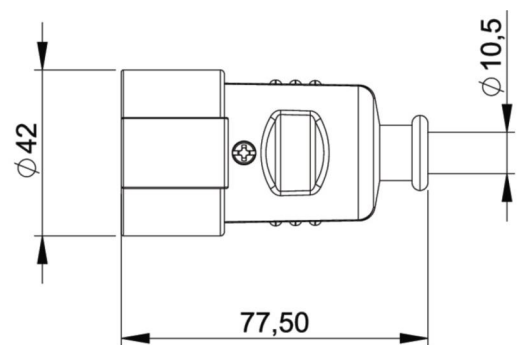

## PCE data sheet

article#	<b>05177</b>
article description	<b>safety connector PP nat central black IP20</b>
description long	safety connector PP nat central black IP20 housing material: polypropylen (PP) cable entry: central housing color: black earthing system: Austrian/German standard 250V 16A 2P+E protection rating: IP20
GTIN (EAN)	9003399011337
country of origin	DE
customs number	85366990
net weight	0.045 kg
packaging quantity	25
minimum order quantity	25

ETIM 7.0	EC001327
Model	Protective contact (SCHUKO)
Material	Plastic
Material quality	Thermoplastic
For heavy conditions (in accordance with VDE)	False
Degree of protection (IP)	IP20
Angle of plug	Straight
Connection system	Screwed terminal
Suitable for protective contact pin	False
Colour	Black
Number of poles	3
Nominal voltage	250 V
Nominal current	16 A

K (cable Ø)	max. 10,4 mm
wire flexible	0,75-2,5 mm <sup>2</sup>
contact screws	40 Ncm
strain relief	50 Ncm
dismantling length	40-45 mm
stripping length	7 mm

[www.manufacturer-safety.info](http://www.manufacturer-safety.info)