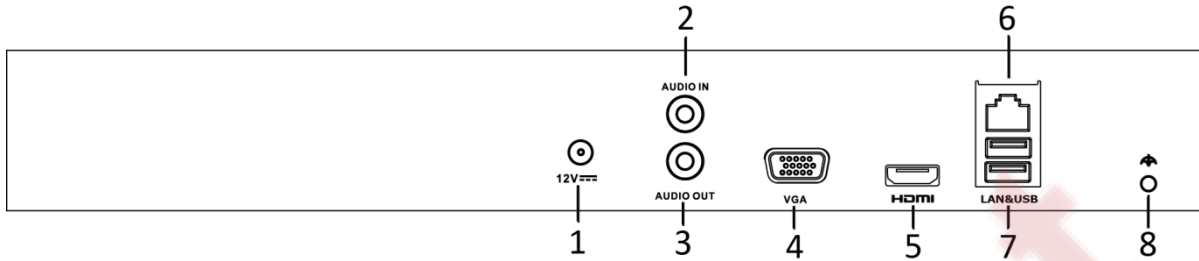

Physical Interfaces

DS-7600NI-K1

Index	Description	Index	Description
1	Power Supply	5	HDMI Interface
2	Audio In	6	LAN Network Interface
3	Audio Out	7	USB Interface
4	VGA Interface	8	Ground