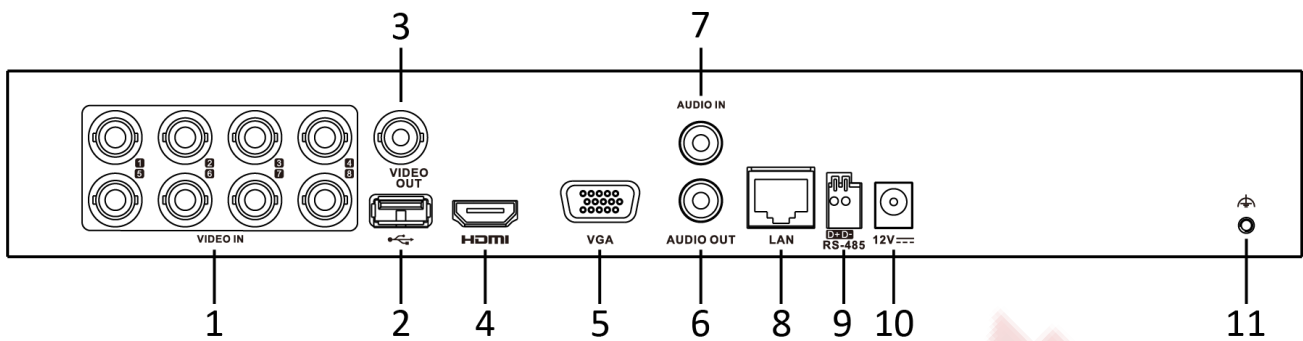

Physical Interface

*: The rear panel of iDS-7204HUHI-M1/S provides 4 video input interfaces.

No.	Description	No.	Description
1	VIDEO IN	7	AUDIO IN, RCA connector
2	USB interface	8	LAN network interface
3	VIDEO OUT	9	RS-485 serial interface
4	HDMI interface	10	12 VDC power input
5	VGA interface	11	GND
6	AUDIO OUT, RCA connector