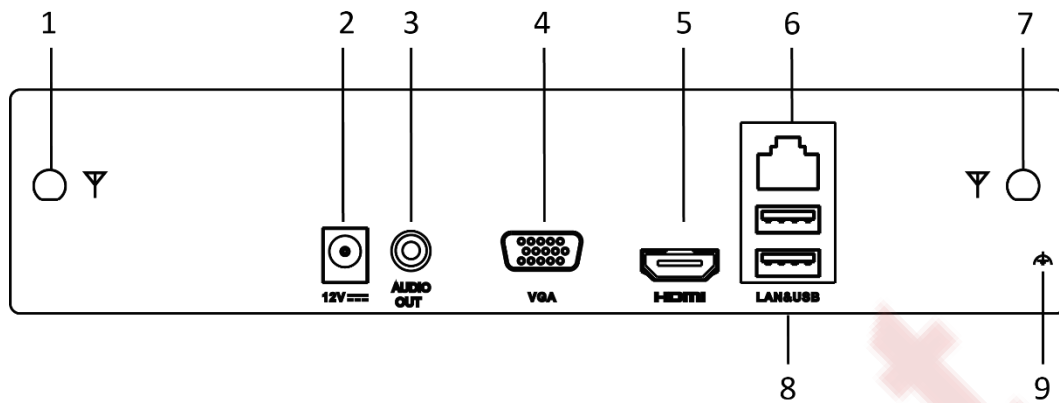

Physical Interfaces

No.	Name	No.	Name
1	Wi-Fi antenna	6	LAN
2	Power supply	7	Wi-Fi antenna
3	Audio out	8	USB
4	VGA interface	9	Ground
5	HDMI interface