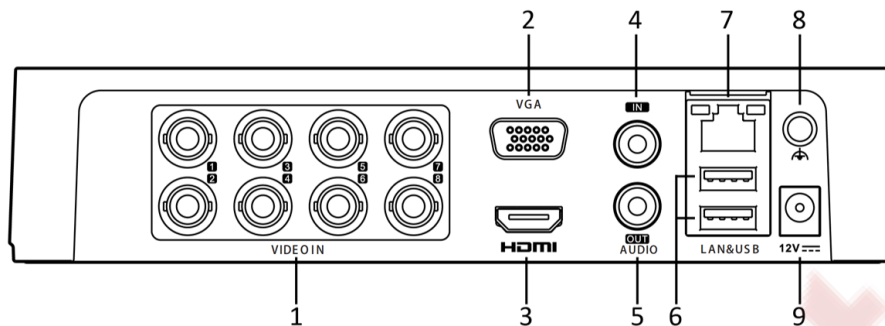

Physical Interfaces

NOTE The rear panel of DS-7104HUHI-K1 provides 4 video input interfaces.

Index	Description	Index	Description
1	VIDEO IN	6	USB Interface
2	VGA Interface	7	LAN Network Interface
3	HDMI Interface	8	GND
4	AUDIO IN	9	12 VDC Power Input
5	AUDIO OUT