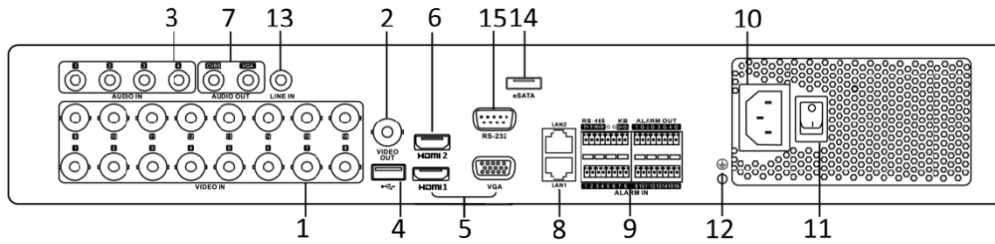

Physical Interfaces

NOTE The rear panel of DS-7304/7308HUHI-K4 provides 4/8 video input interfaces.

Index	Description	Index	Description
1	VIDEO IN	9	RS-485 Serial Interface, Keyboard Interface, ALARM IN and ALARM OUT
2	VIDEO OUT	10	100 to 240 VAC Power Input
3	AUDIO IN, RCA Connector	11	Power Switch
4	USB Interface	12	GND
5	HDMI1/VGA Interface	13	LINE IN
6	HDMI2 Interface	14	eSATA Interface
7	CVBS AUDIO OUT and VGA AUDIO OUT	15	RS-232 Serial Interface
8	LAN1 and LAN2 Network Interfaces		

Available Models

DS-7304HUHI-K4, DS-7308HUHI-K4, DS-7316HUHI-K4

Distributed by

Headquarters

No.555 Qianmo Road, Binjiang District,
Hangzhou 310051, China
T +86-571-8807-5998
overseasbusiness@hikvision.com

Hikvision USA
T +1-909-895-0400
sales.usa@hikvision.com

Hikvision Australia
T +61-2-8599-4233
salesau@hikvision.com

Hikvision India
T +91-22-28469900
sales@pramahikvision.com

Hikvision Canada
T +1-866-200-6690
sales.canada@hikvision.com

Hikvision Thailand
T +662-275-9949
sales.thailand@hikvision.com

Hikvision Europe
T +31-23-5542770
sales.eu@hikvision.com

Hikvision Italy
T +39-0438-6902
info.it@hikvision.com

Hikvision Brazil
T +55 11 3318-0050
Latam.support@hikvision.com

Hikvision Turkey
T +90 (216)521 7070- 7074
sales.tr@hikvision.com

Hikvision Malaysia
T +601-7652-2413
sales.my@hikvision.com

Hikvision UK & Ireland
T +01628-902140
sales.uk@hikvision.com

Hikvision South Africa
Tel: +27 (10) 0351172
sale.africa@hikvision.com

Hikvision France
T +33(0)1-85-330-450
info.fr@hikvision.com

Hikvision Kazakhstan
T +7-727-9730667
nikia.panfilov@hikvision.ru

Hikvision Vietnam
T +84-974270888
sales.vt@hikvision.com

Hikvision UAE
T +971-4-4432090
salesme@hikvision.com

Hikvision Singapore
T +65-6684-4718
sg@hikvision.com

Hikvision Spain
T +34-91-737-16-55
info.es@hikvision.com

Hikvision Tashkent
T +99-87-1238-9438
uzb@hikvision.ru

Hikvision Hong Kong
T +852-2151-1761
info.hk@hikvision.com

Hikvision Russia
T +7-495-669-67-99
saleru@hikvision.com

Hikvision Korea
T +82-(0)31-731-8817
sales.korea@hikvision.com

Hikvision Poland
T +48-22-460-01-50
info.pl@hikvision.com

Hikvision Indonesia
T +62-21-2933759
Sales.Indonesia@hikvision.com

Hikvision Colombia
sales.colombia@hikvision.com