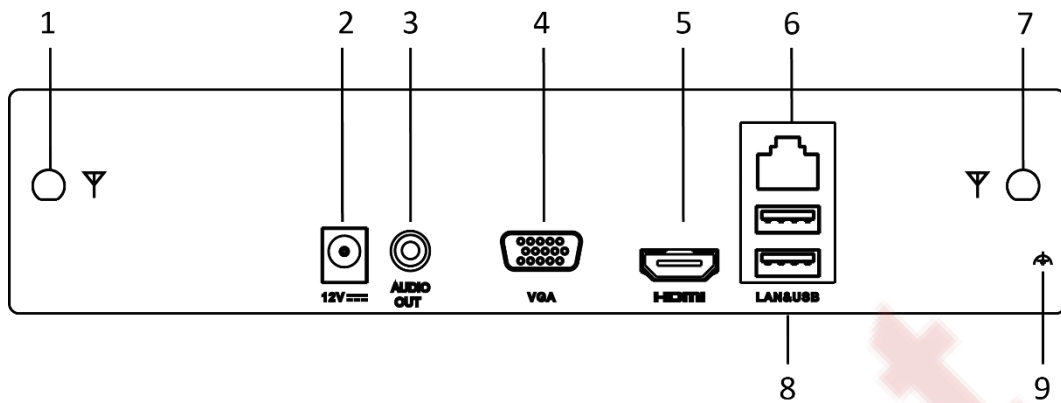

Physical Interfaces

No.	Name	No.	Name
1	Wi-Fi antenna	6	LAN
2	Power supply	7	Wi-Fi antenna
3	Audio out	8	USB
4	VGA interface	9	Ground
5	HDMI interface