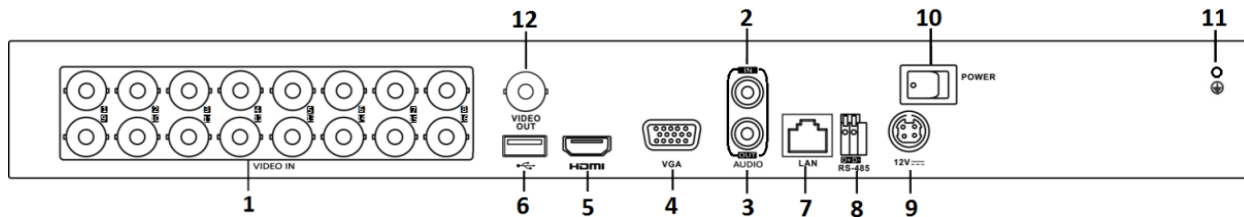

Physical Interfaces

*: The rear panel of DS-7208HQHI-K2 provides 8 video input interfaces.

No.	Description	No.	Description
1	VIDEO IN	7	LAN Network Interface
2	AUDIO IN, RCA Connector	8	RS-485 Serial Interface
3	AUDIO OUT, RCA Connector	9	Power Input
4	VGA Interface	10	Power Switch
5	HDMI Interface	11	GND
6	USB Interface	12	VIDEO OUT